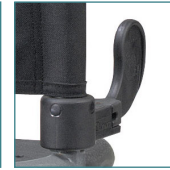

Clever-Lite LS, Adult Walker with Seat and Push-Down Brakes

FIGURE A

FIGURE B

- Rear glide push-down brakes (Figure A)
- Sturdy 1" diameter anodized, extruded aluminum construction
- Comes with flip-up seat with built-in carry handle
- Allows individual to be seated or use as traditional walker by raising seat to step inside the frame
- Easily folds with patented dual-lever side-paddle release (Figure B)
- Soft, flexible backrest provides comfort and security while seated
- 5" fixed front wheels

PRODUCTS

PRODUCTS	Description
10233	Adult, 1/cs

SPECIFICATIONS

SPECIFICATIONS	Description
Width	18.5" inside hand grip 21" inside back legs 27" Overall
Depth	21" opened at base
Seat Dimensions	18.75" (W) x 11" (D)
Seat Height	19" - 25.5"
Handle Height	29.5" - 39"
Weight	11 lbs.
Carton Shipping Weight	15 lbs.
Weight Limit	300 lbs.
Warranty	Limited Lifetime

PARTS

PARTS	Description
10243CPA	Seat Old Style (no frame), 1/ea
9500001232	Bushing, 1/ea
10325	Walker Tip Grey, 1/ea
10325B	Walker Tip Black, 1/ea
10109	Walker Wheel, 1/pr
12002PB	Push Button, 1/ea
10230SN	Seat w/Frame, 1/ea
10233RL	Rear Legs With Glide Brake, 1/pr
10230B	Basket, 1/ea
10230SF	Seat Frame, 1/ea